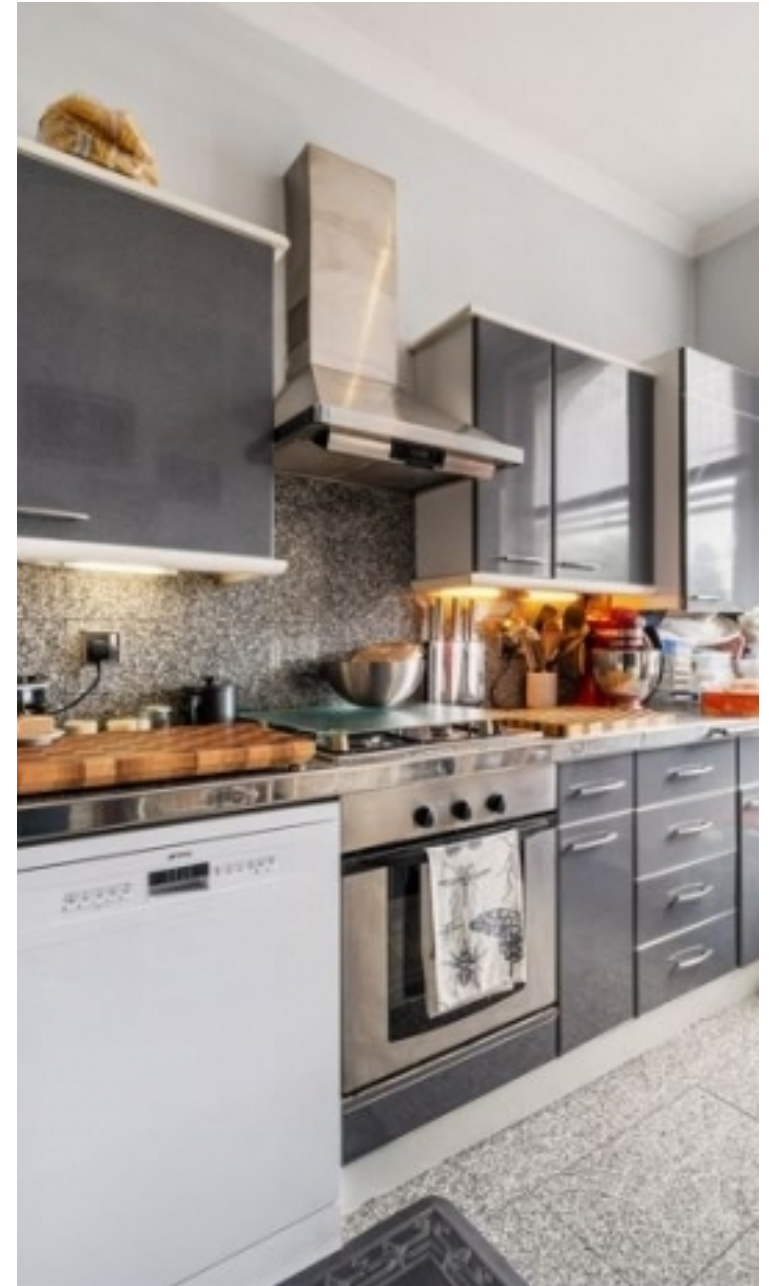

"I was very impressed with Vita and their network of buyers. When the sale of my flat fell through (twice) they worked extremely hard to find new buyers in a difficult market - thank you!"