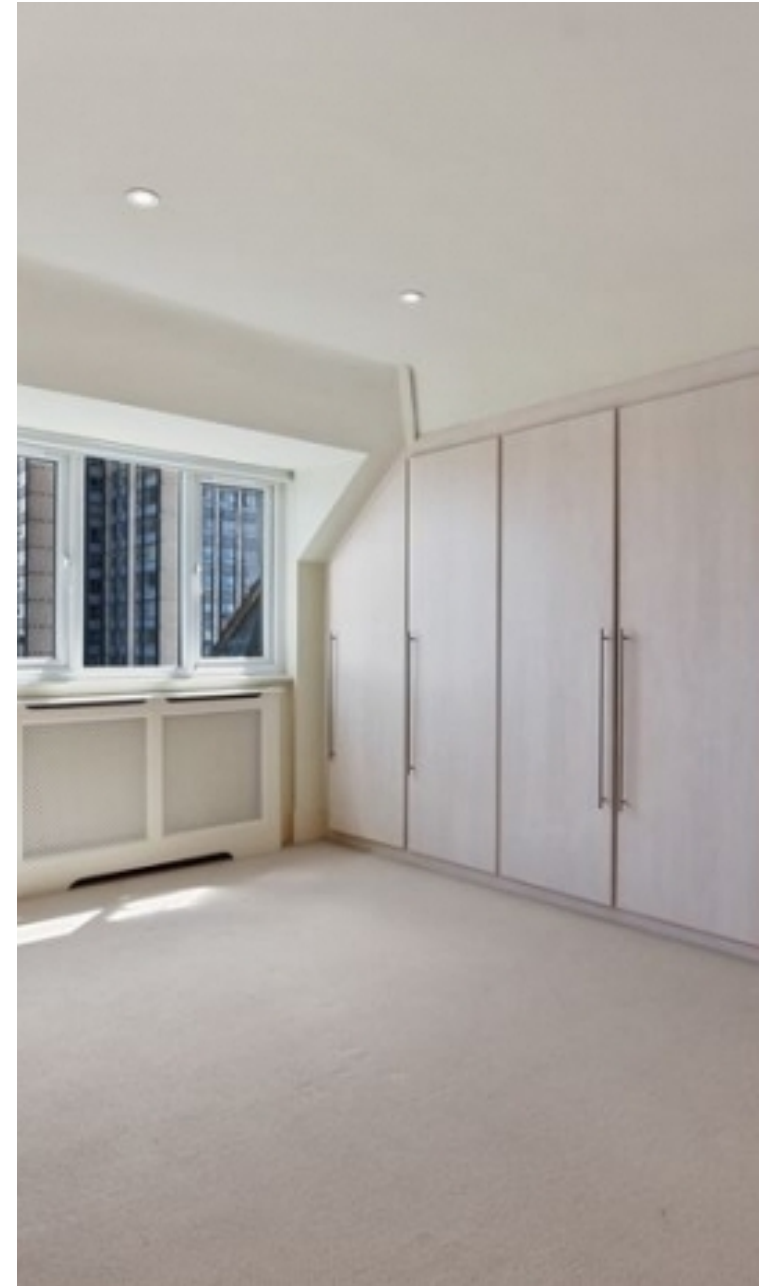

"I was very impressed with Vita and their network of buyers. When the sale of my flat fell through (twice) they worked extremely hard to find new buyers in a difficult market - thank you!"